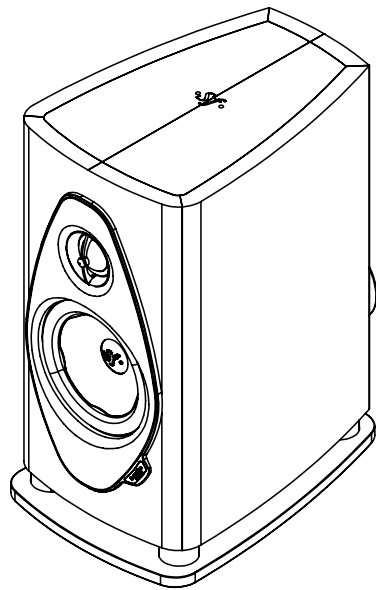

Sonus faber

ARTISAN OF SOUND

BOOKSHELF LOUDSPEAKER

SONETTO I

DIMENSIONS (HxWxD)

369x200x304 mm
14,5x7,9x12 in

WEIGHT

8,4 kg ea
18,52 lb ea